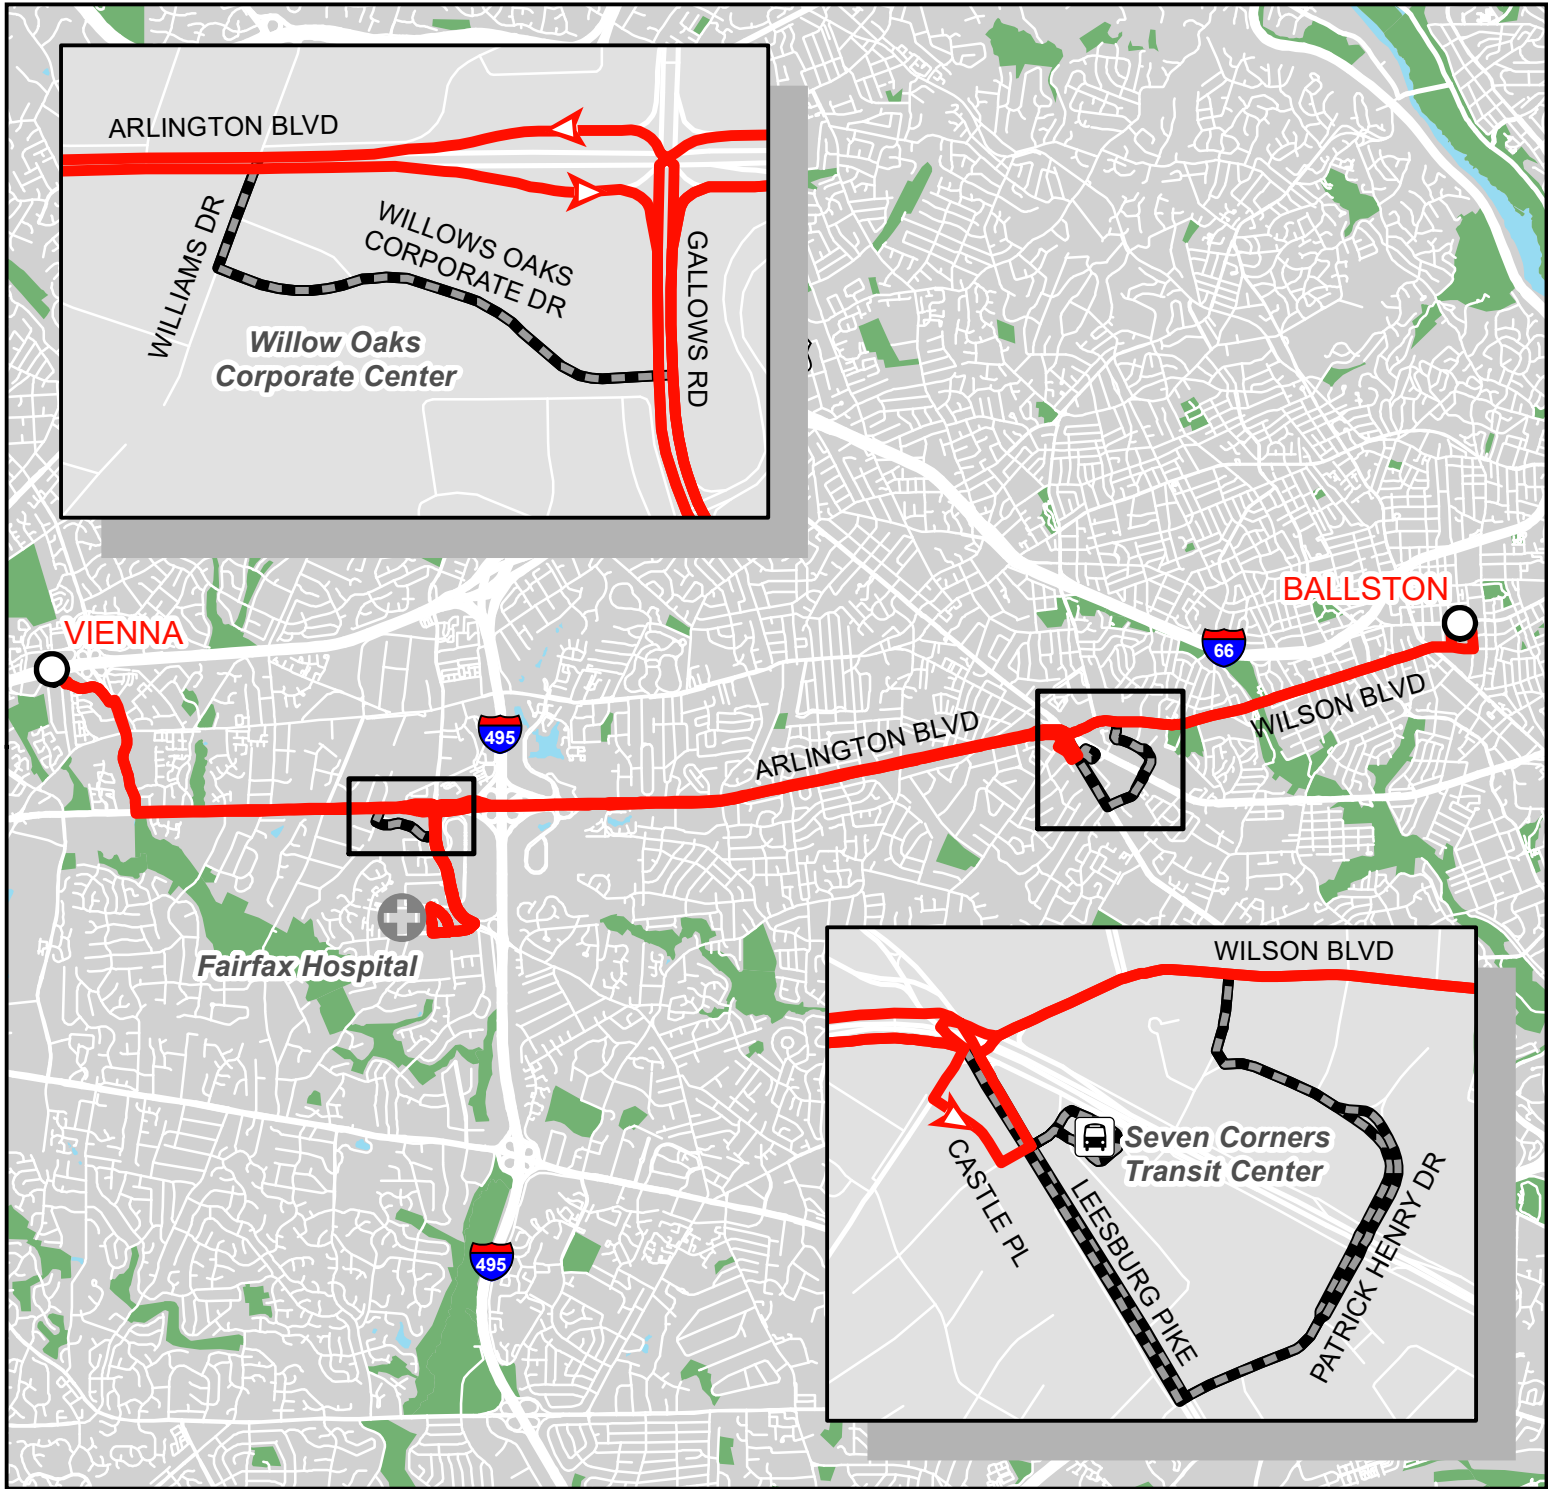

# Metrobus Snow Detour Map

**1A**

Wilson Blvd-Vienna

### Legend

- Metrorail Stations
- 1A Snow Routing
- Not Served During Snow

WINTER 2023-2024